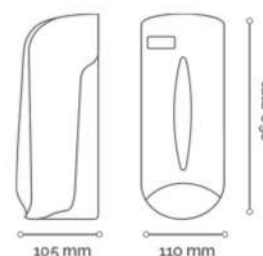

Soap dispenser in foam compatible with RC750 foam refill bag

DATA SHEET

Place of use	Public toilets, kitchens.
Viewfinder	Central viewer to control the level of soap.
Colors	White dispenser and central viewer to choose between Fumé and Blue
Ability	Soap bag with a capacity of 750ml.
Material	ABS
Dose	0,4 ml per actuation - 1.875 dosages per bag.
Characteristics	Foam gel bag compatible with soap dispenser.
Opening type	Plastic Key.
Facility	Using screws and Wall plugs.
Accessories	Bag; 3 plugs, 3 screws, security key and instructions.
Sales unit	Packaging of 1 unit in boxes of 8 units.
Net product	Measurements: Height 260 mm. x Width 110 mm. x Depth 105 mm. Weight: 275 g.
Carton box – 1 u. (packaging)	Measurements: Height 270 mm. x Width 120 mm. x Depth 120 mm. Weight: 378 g.
Standard carton box – 8 u.	Measurements: Height 280 mm. x Width 496 mm. x Depth 252 mm. Weight: 3,0 Kg.
Palé	Measurements: Height 1.960 mm. x Width 992 mm. x Depth 756 mm. Weight: 126 Kg. - Volume: 1,95 m3 – Amount: 336 u.
Made in	Spain.

Fumé · JES700

Blue · JES725

Spare part for JES700, JES725, JES700G and JES725G foam dispenser

DATA SHEET

Smell	Aloe Vera
Characteristic	Ideal product for cleaning and hygiene of body and hair
How to use	Use directly on skin or hair, then rise with water
Services	1875 dosages per bag
Valve	0,4 ml. per dose
Quantity per box	6 Units
Ph	6,0 +/- 0,5 (%)
Density	1,015 +/- 0,005 grs/cc.
Goo	5000 cPs aprox 20°C
Ability	750 ml
Dosage	0,4 ml
Valve	Espuma
Product weight	0,8 Kg
Box 6 Units	Measurement: Height 200 mm. x Width 290 mm. x Depth 200 mm. Weight: 5,2 Kg. Volume: 0,012 m ³
Palé	Measurement: Height 1350 mm. x Width 1200 mm. x Depth 800 mm. Weight: 421 Kg. Volume: 1,3 m ³
Unidades Palé	504
Cajas por piso	14
Número de pisos	6